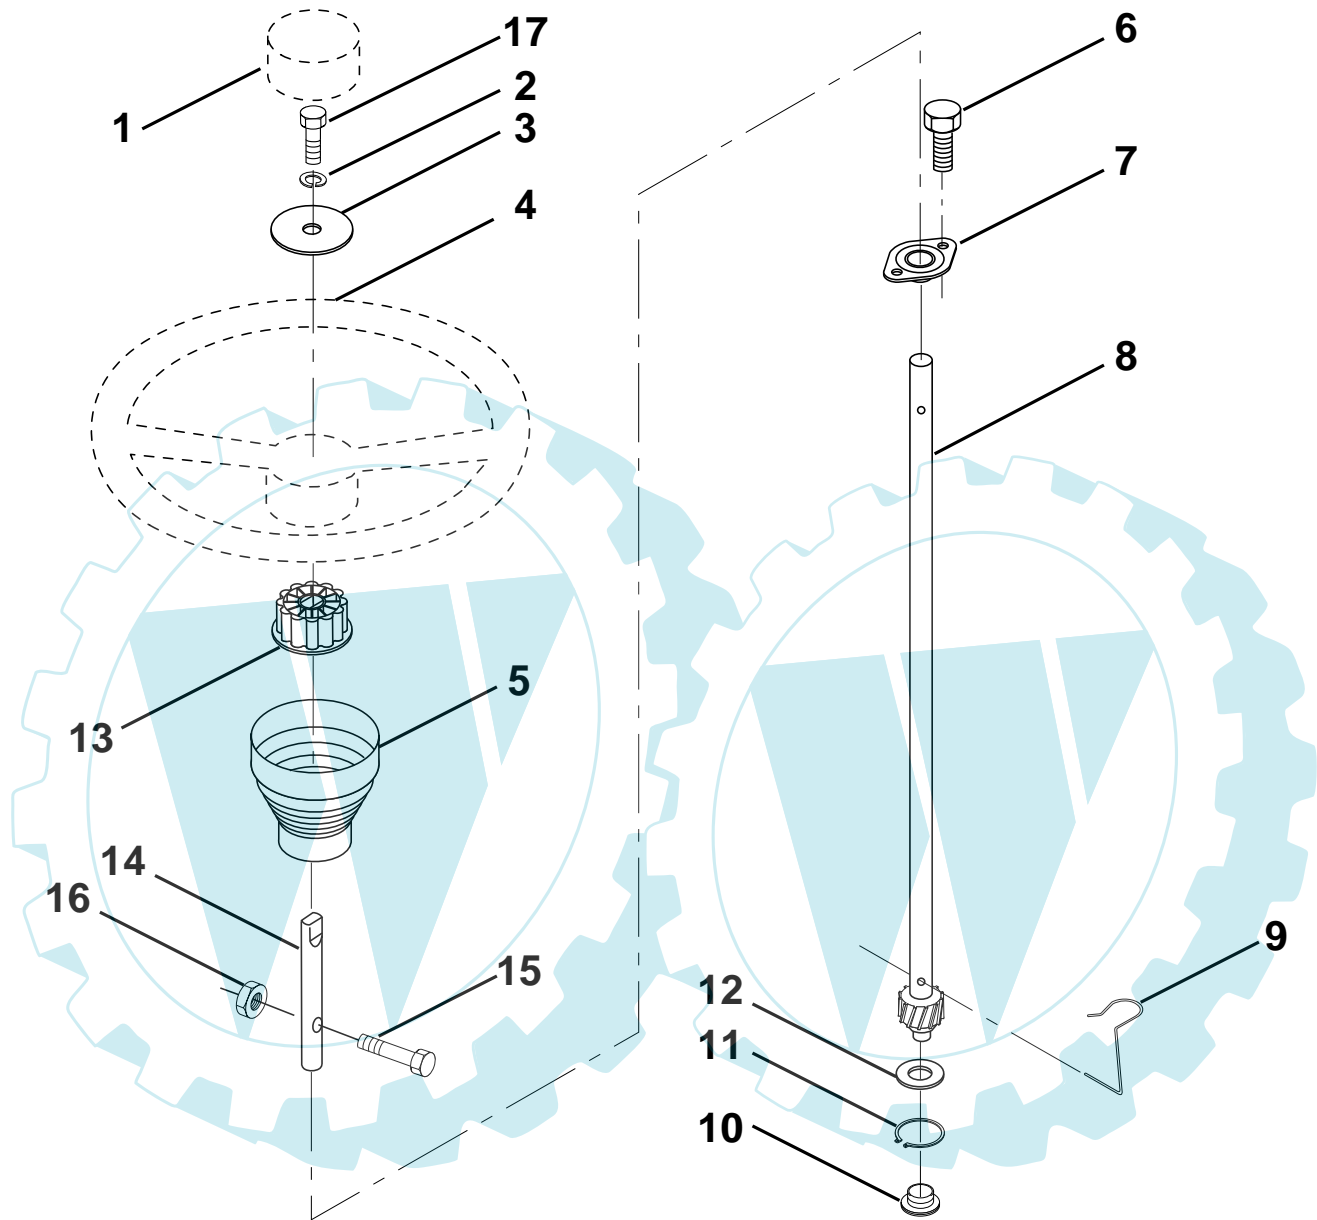

REPAIR PARTS

TRACTOR - MODEL NO. LR13A (J813H36C), PRODUCT NO. 954 13 00-24
STEERING WHEEL

KEY NO.	PART NO.	DESCRIPTION
1	532140045	Insert, Wheel, Steering
2	810040600	Washer, Lock Hvy Hlcl
3	819133812	Washer 13/32 x 2-3/8 x 12 Ga.
4	532140044	Wheel, Steering
5	532121897	Sleeve, Steering
6	532152927	Screw, TT #10-32.5 x 3/8 Flange
7	532155104	Bushing, Steering
8	532147391	Shaft, Steering
9	532124210	Clip, Steering

KEY NO.	PART NO.	DESCRIPTION
10	532123438	Bushing, Lower, Steering
11	812000045	Ring, Retaining
12	819211616	Washer 21/32 x 1 x 16 Ga.
13	532100711	Adaptor, Wheel, Steering
14	532153720	Extension Shaft Steering
15	874780520	Bolt Fin Hex 5/16-18 UNC x 1-1/4
16	873800500	Nut, Lock Hex W/Ins 5/16-18 UNC
17	874780616	Bolt, Fin Hex 3/8-16 UNC x 1

HARDWARE SHOWN LARGER FOR EASIER IDENTIFICATION