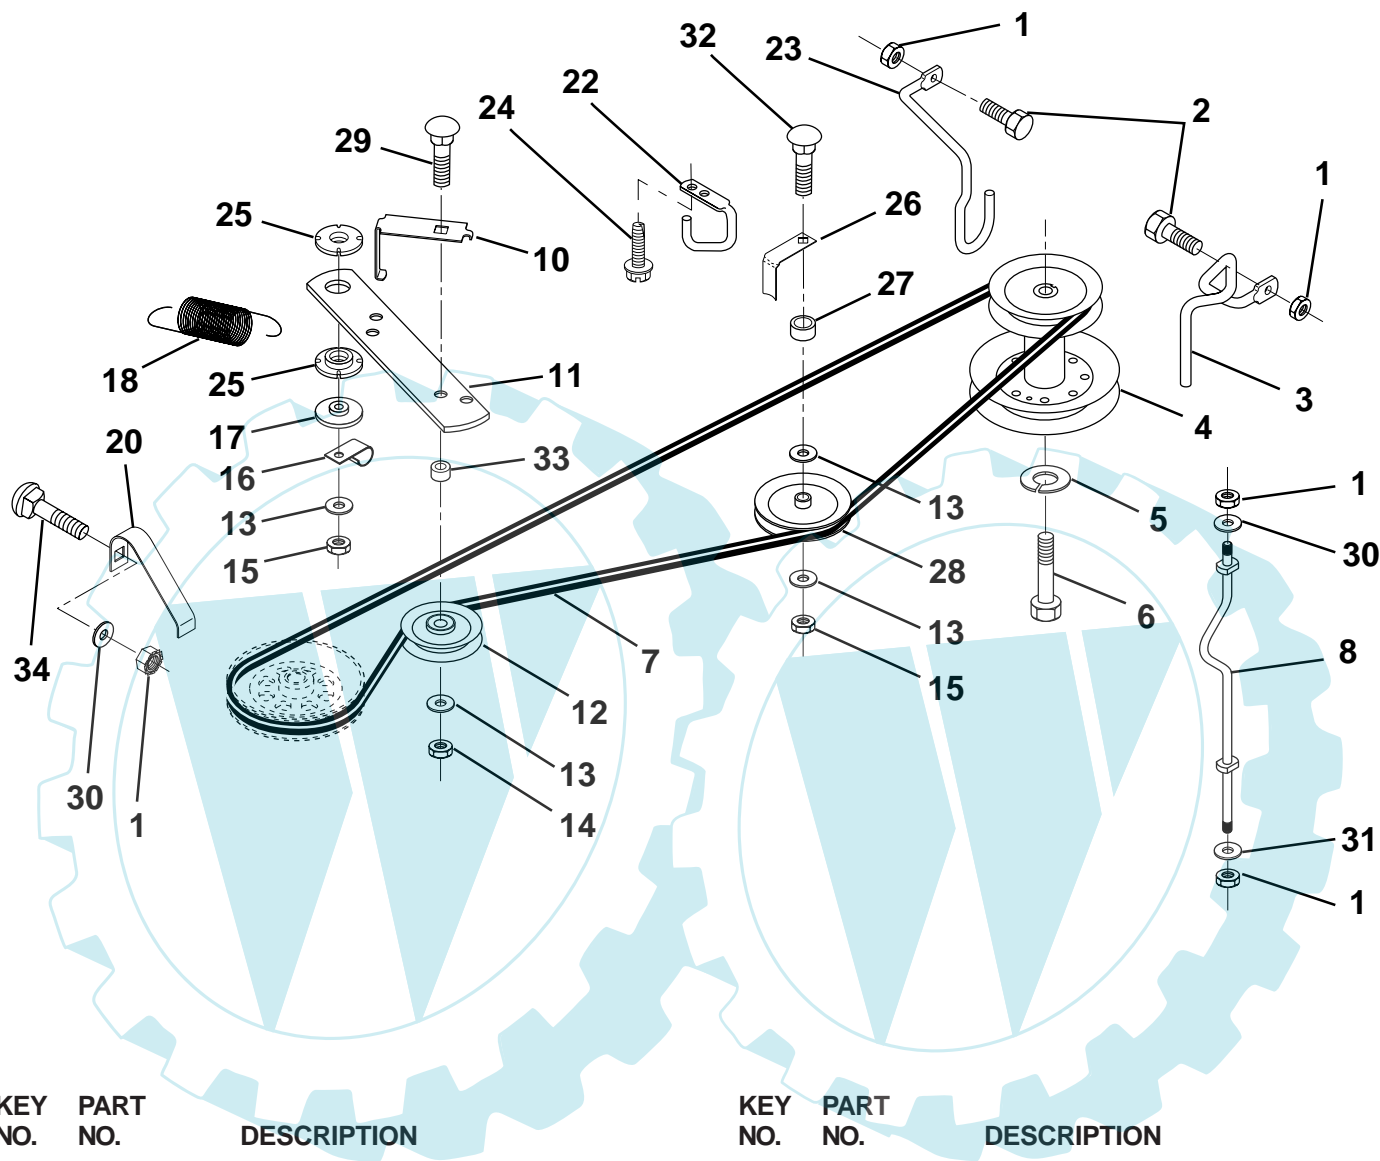

REPAIR PARTS

TRACTOR - MODEL NO. LR13A (J813H36C), PRODUCT NO. 954 13 00-24
GROUND DRIVE

KEY NO.	PART NO.	DESCRIPTION
1	873800500	Nut, Lock Hx w/Ins 5/16-18
2	874760512	Bolt, Hex Head 5/16-18 x 3/4
3	532141297	Keeper, Belt RH Front
4	532138029	Pulley, Engine
5	810040700	Washer, Lock 7/16
6	871170744	Bolt, Hex 7/16-20 Gr. 5
7	531013132	V-Belt
8	532140785	Keeper, Belt RH
10	532140780	Keeper, Belt, Idler Pulley
11	532150926	Arm, Idler
12	532123674	Idler, Flat
13	819131316	Washer 13/32 x 13/16 x 16 Gauge
14	873930600	Nut, Centerlock 3/8-16
15	873680600	Nut, Crownlock 3/8-16
16	532126471	Clip Insulator
17	532150932	Spacer, Retainer

KEY NO.	PART NO.	DESCRIPTION
18	532131459	Spring, Extension
20	532140909	Keeper, Belt LH
22	532123404	Keeper Frame Ground Drive Belt
23	532140916	Keeper, Belt LH Front
24	817720408	Screw, Thd. Cut 1/4-20 x 1/2
25	532150935	Bushing, Nylon
26	532140913	Keeper, Belt
27	532140914	Spacer
28	532139123	Pulley, V-Idler
29	872140618	Bolt, Carriage 3/8-16 x 2-1/4
30	819111116	Washer
31	819111216	Washer
32	872140620	Carriage Bolt
33	532000160	Spacer
34	872140506	Carriage Bolt

HARDWARE SHOWN LARGER FOR EASIER IDENTIFICATION