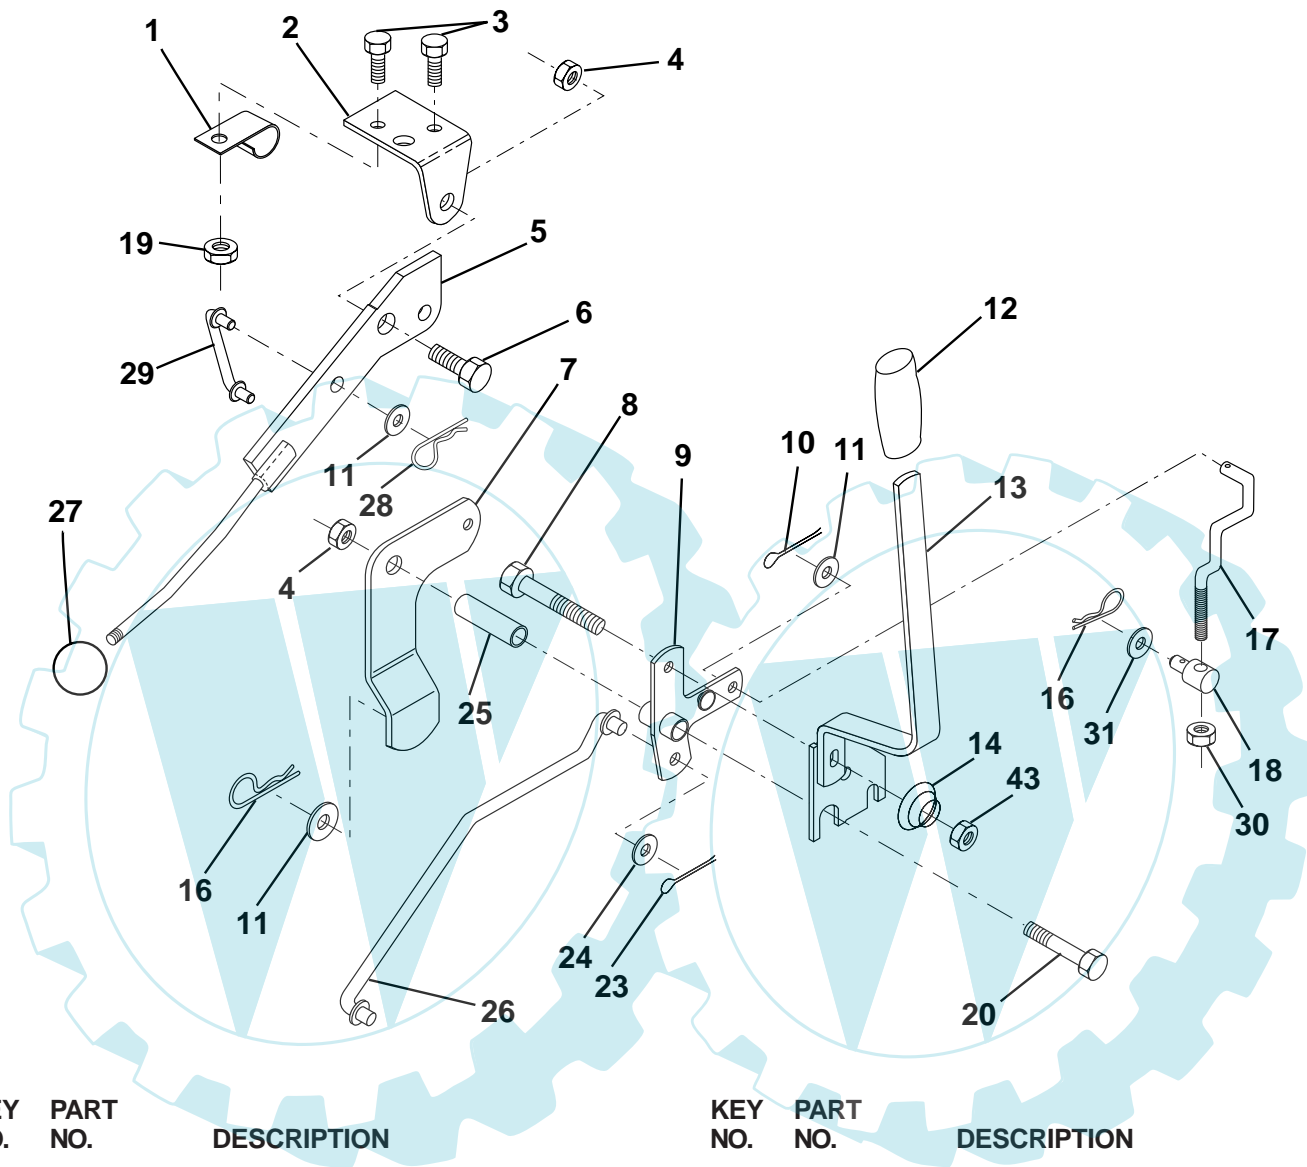

REPAIR PARTS

TRACTOR - MODEL NO. LR13A (J813H36C), PRODUCT NO. 954 13 00-24
MOWER LIFT LEVER

KEY NO.	PART NO.	DESCRIPTION
1	532126470	Clip, Insulated
2	532122018	Bracket, Mower Clutch
3	871110408	Bolt, Fin. Hex 1/4-20 UNC x 1/2
4	873680600	Nut, Crownlock 3/8-16 UNC
5	532145187	Assembly, Clutch Lever
6	532106451	Bolt, Shoulder
7	532135371	Assembly, Mower Clutch Arm
8	874760636	Bolt, Hex 3/8-16 UNC x 2-1/4
9	532121930	Assembly, Bellcrank Lift
10	876020412	Pin, Cotter 1/8 x 3/4
11	819131316	Washer 13/32 x 13/16 x 16 Ga.
12	532122027	Grip, Handle
13	532139352	Assembly, Lift Handle
14	532123496	Spring, Compression
16	532124961	Retainer, Spring

KEY NO.	PART NO.	DESCRIPTION
17	532127359	Link, Front Lift
18	532142028	Trunnion, Threaded 3/8-16
19	873680400	Nut, Crownlock 1/4-20
20	874760644	Bolt, Fin. Hex 3/8-16 UNC x 2-3/4
23	876020416	Pin, Cotter 1/8 x 1
24	819171612	Washer 17/32 x 1 x 12 Ga.
25	532121933	Tube, Spacer
26	532141470	Rod, Mower Lift
27	532121466	Knob
28	532124788	Retainer Spring
29	532131655	Link, Mower Clutch
30	873350600	Nut Hex Jam 3/8-16 x 1.30
31	819132012	Washer 13/32 x 1-1/4 x 12 Ga.
43	873900600	Nut Lock Flg 3/8-16 Unc

HARDWARE SHOWN LARGER FOR EASIER IDENTIFICATION