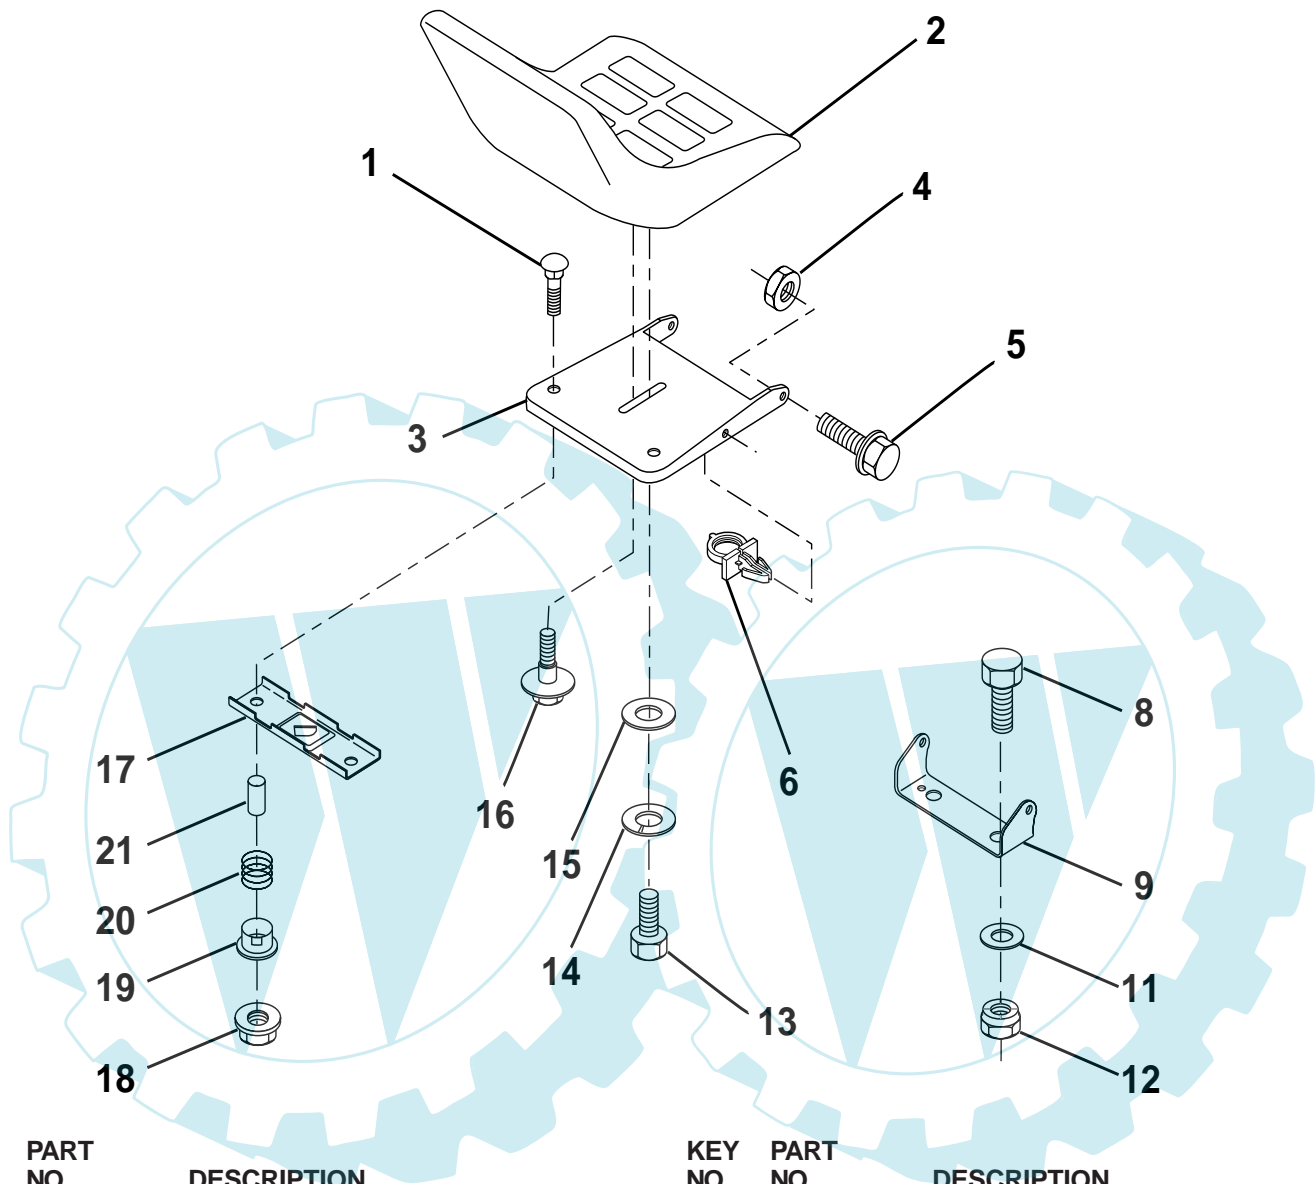

REPAIR PARTS

TRACTOR - MODEL NO. LR13A (J813H36C), PRODUCT NO. 954 13 00-24
SEAT

KEY NO.	PART NO.	DESCRIPTION	KEY NO.	PART NO.	DESCRIPTION
1	872050412	Bolt, Carriage 1/4-20 x 1-1/2	12	873800600	Nut, Lock Hex W/Wsh 3/8-16 UNC
2	532140117	Seat	13	874780814	Bolt Hex 1/2-13 x 7/8
3	532155925	Pan, Seat	14	810040800	Washer Lock Hvy. Hlicl Spring 1/2
4	873800500	Nut, Lock Hex W/Ins. 5/16-18	15	819171912	Washer, 17/32 x 1-3/16 x 12 Ga.
5	532153236	Bolt, Shoulder 5/16-18 UNC	16	532127018	Bolt, Shoulder
6	532145006	Clip, Insulated	17	532121246	Bracket, Switch, Mounting
8	874760616	Bolt, Fin Hex 3/8-16 UNC x 1	18	532123976	Nut, Hex Large Flange Lock
9	532140551	Bracket, Pivot Seat	19	532121248	Bushing, Snap
10	532126471	Clip Insulator	20	532121250	Spring, Compression
11	819133210	Washer 12/32 x 2 x 10 Ga.	21	532134300	Spacer, Split 28 Id. x .88 Lg.

HARDWARE SHOWN LARGER FOR EASIER IDENTIFICATION