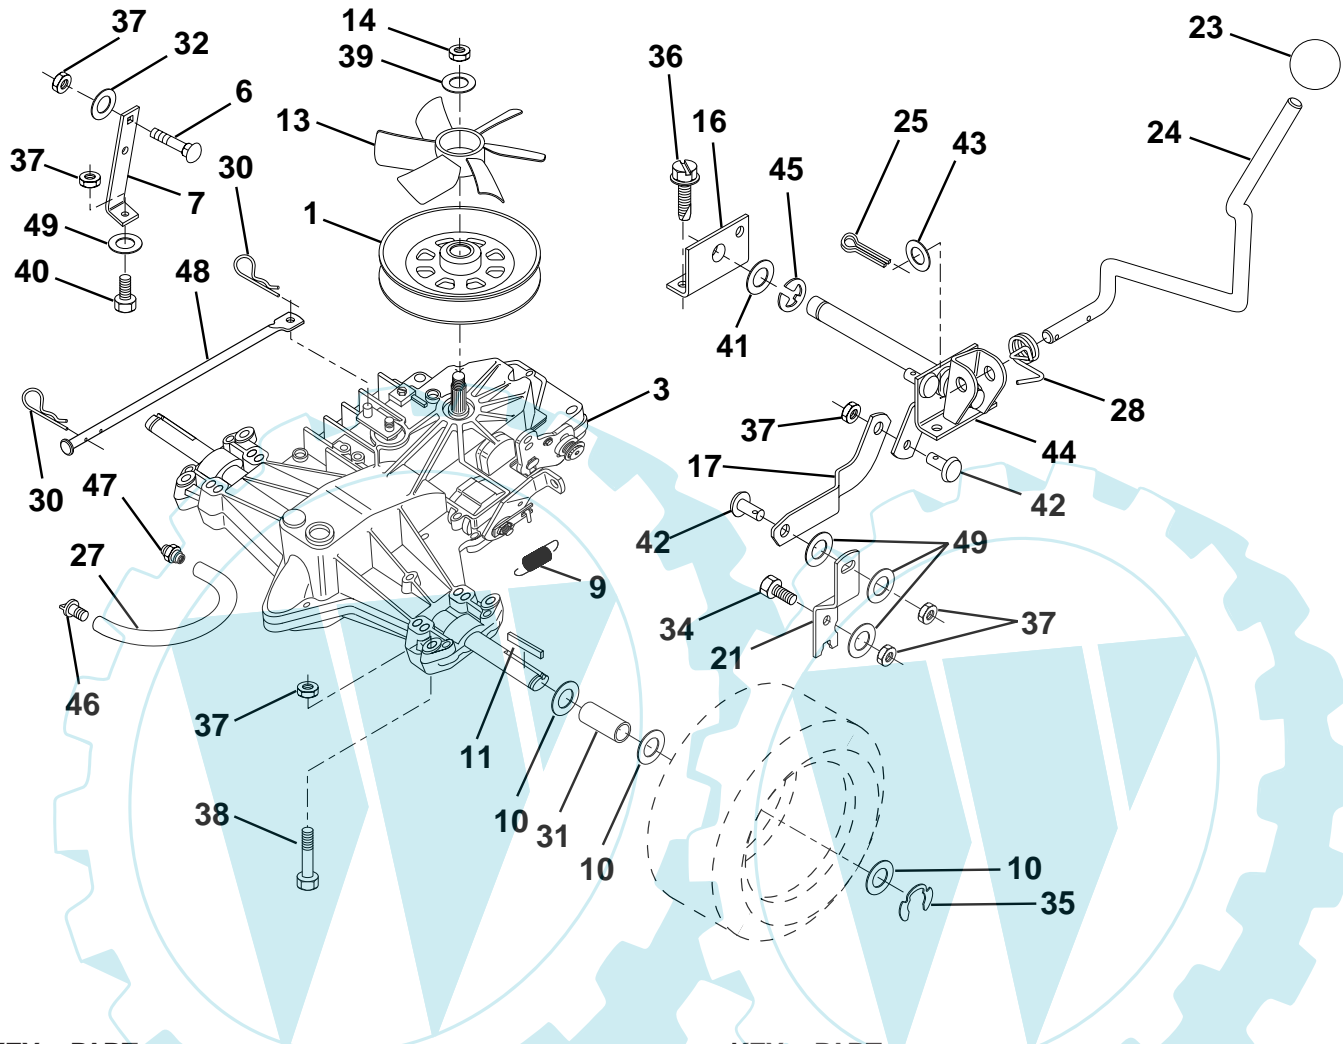

REPAIR PARTS

TRACTOR - MODEL NO. LR13A (J813H36C), PRODUCT NO. 954 13 00-24
TRANSAXLE

KEY NO.	PART NO.	DESCRIPTION
1	532140779	Pulley
3	532140607	Transaxle, Hydro 0319-0500
6	872140506	Bolt, Carriage
7	532140774	Strap, Torque
9	532146682	Spring Brake
10	532121749	Washer 25/32 x 1-1/4 x 16 Gauge
11	532123583	Key, Square
13	532140778	Fan, Transaxle, Hydro
14	873750800	Nut Lock
16	532140763	Support, Shift Handle
17	532140767	Link, Shift
21	532140773	Lever, Shift
23	532130564	Knob, Shifter
24	532140765	Rod, Shifter
25	876020416	Pin, Cotter
27	532142564	Hose, Vent
28	532140772	Spring, Torsion
30	532124788	Retainer Spring

KEY NO.	PART NO.	DESCRIPTION
31	532121199	Spacer
32	819111116	Washer
34	874760516	Bolt Hex Hd 5/16 - 18 x 1
35	812000001	E-Ring
36	817720408	Screw, Thd. Cut 1/4-20 x 1/2
37	873800500	Nut
38	874490540	Bolt, Hex Flghd 5/16-18
39	819171912	Washer
40	874760524	Bolt
41	819212013	Washer
42	532140769	Pivot Pin
43	819171216	Washer
44	532156047	Pivot Shaft Assembly
45	812000002	E-Ring
46	532142917	Cap, Vent Hose
47	532142918	Nipple, Vent Hose
48	532140912	Actuator, Bypass, Hydro
49	819111216	Washer

HARDWARE SHOWN LARGER FOR EASIER IDENTIFICATION