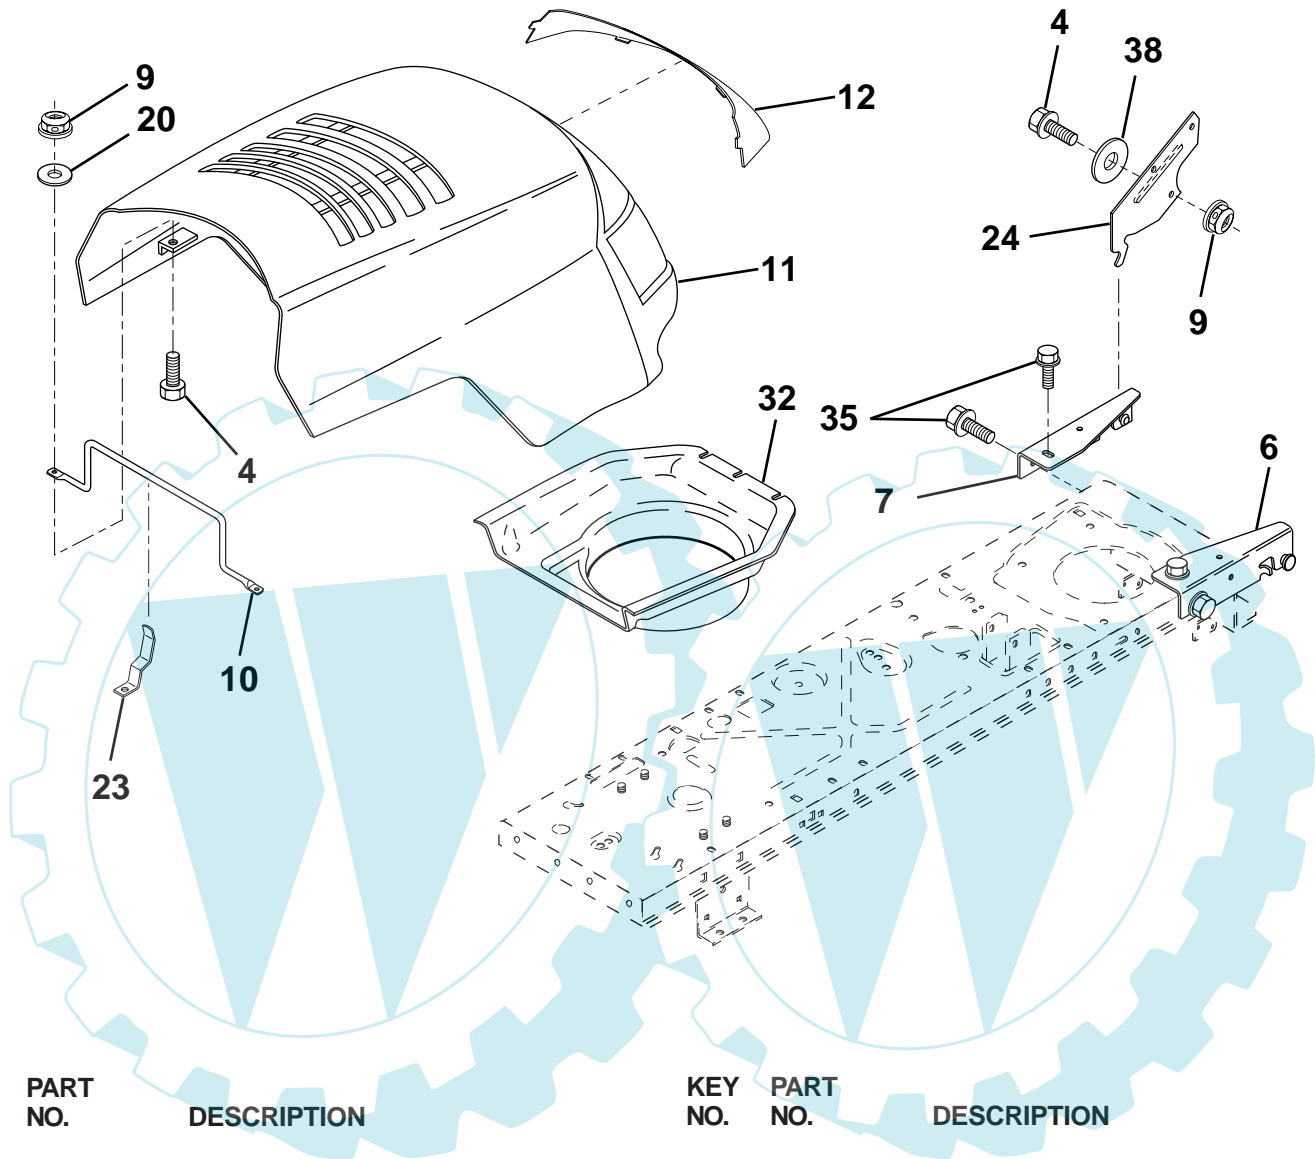

# REPAIR PARTS

TRACTOR - MODEL NO. LR13A (J813H36C), PRODUCT NO. 954 13 00-24  
HOOD

KEY NO.	PART NO.	DESCRIPTION
4	874780412	Bolt Fin Hex 1/4-20 x 3/4
6	532140051	Bracket Asm. Pivot Hood RH
7	532140050	Bracket Asm. Pivot Hood LH
9	873800400	Locknut W/Insert 1/4-20
10	532141321	Rod Support
11	532141509	Hood
12	532166677	Lens Bar