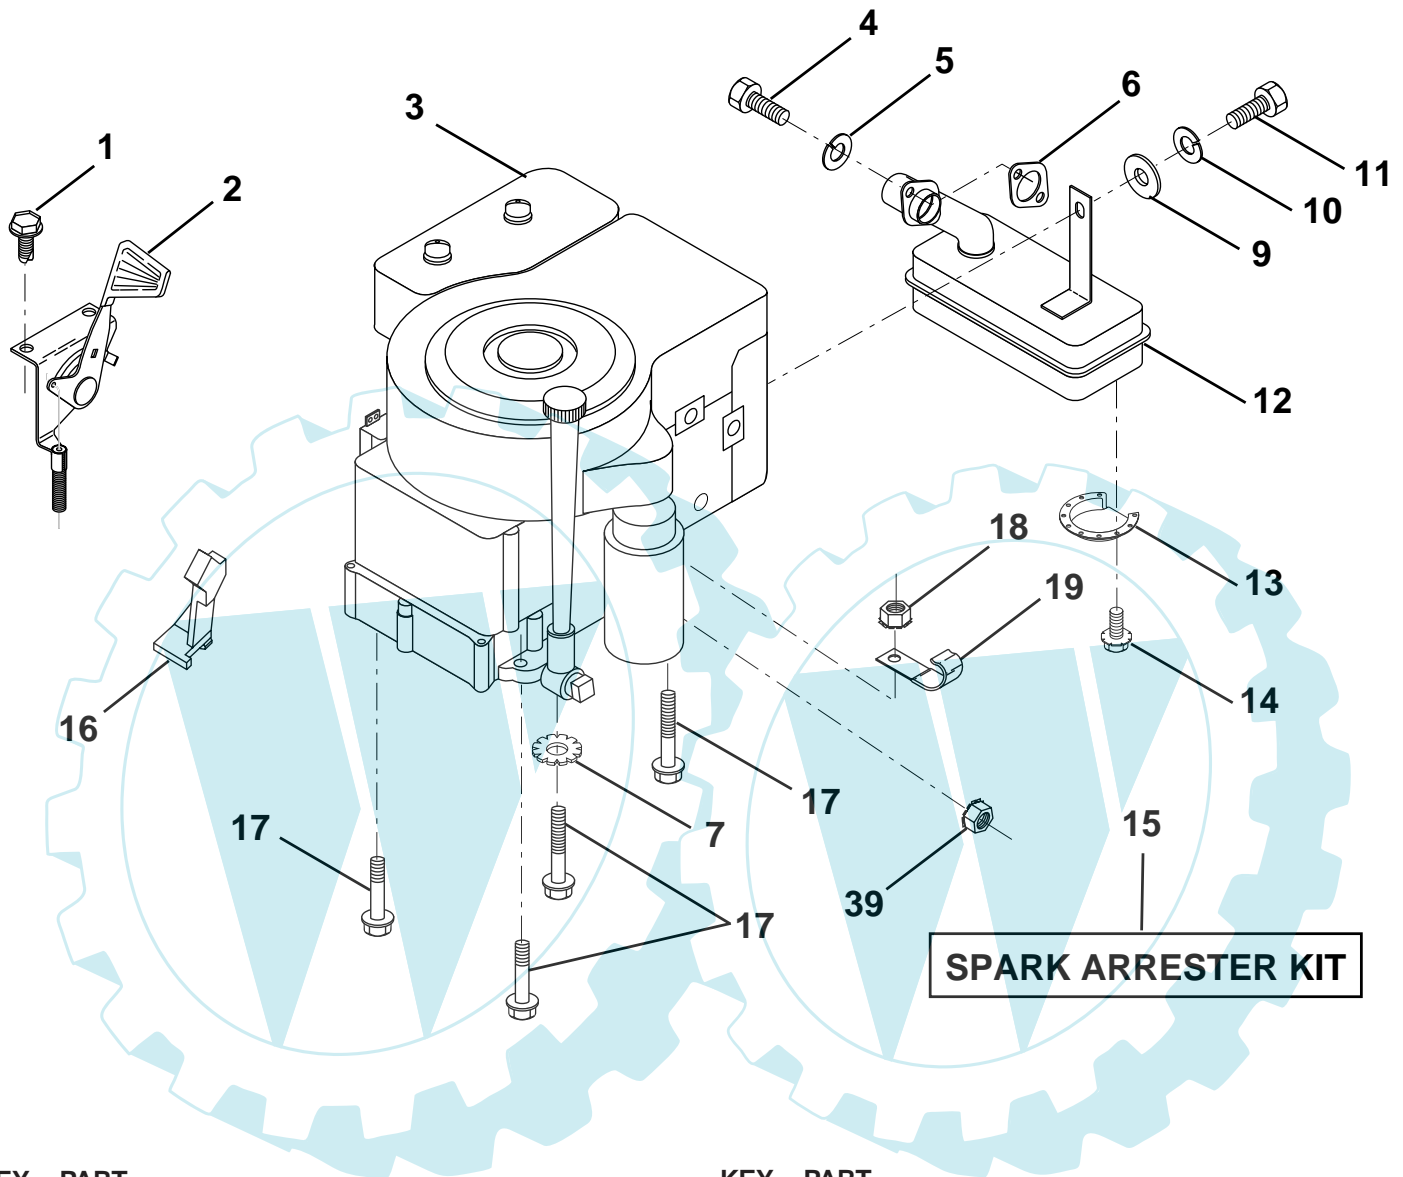

REPAIR PARTS

TRACTOR - MODEL NO. LR13A (J813H36C), PRODUCT NO. 954 13 00-24
ENGINE

KEY NO.	PART NO.	DESCRIPTION
1	817720410	Screw, Hex Thd. Cut 1/4-20 x 5/8
2	532133025	Control, Throttle
3	-----	Engine (See Breakdown) Briggs Model 289707
4	871070512	Screw, Hex, Cap 5/16-18 x 3/4
5	810040500	Washer, Lock Heavy Helical Spring 5/16
6	532165291	Gasket, Exhaust
7	811050600	Washer Lock Ext. Tooth 3/8
9	819101216	Washer 5/16 x 3/4 x 16
10	810040400	Washer, Lock Hvy Hlcl Spring 1/4

KEY NO.	PART NO.	DESCRIPTION
11	-----	Bolt (Order from Eng. Mfg.)
12	532137437	Muffler
13	532101326	Deflector, Muffler
14	817030808	Screw, Spiderloc
15	532137180	Arrester, Spark (Optional equipment)
16	532127951	Stop, Throttle
17	817490624	Screw, Hex Washer Head, Thdrol. 3/8-16 x 1-1/2
18	873510600	Nut Keps Hex 3/8-16
19	532124996	Clip Line Fuel
39	532128861	Nut Flange 1/4-20

HARDWARE SHOWN LARGER FOR EASIER IDENTIFICATION