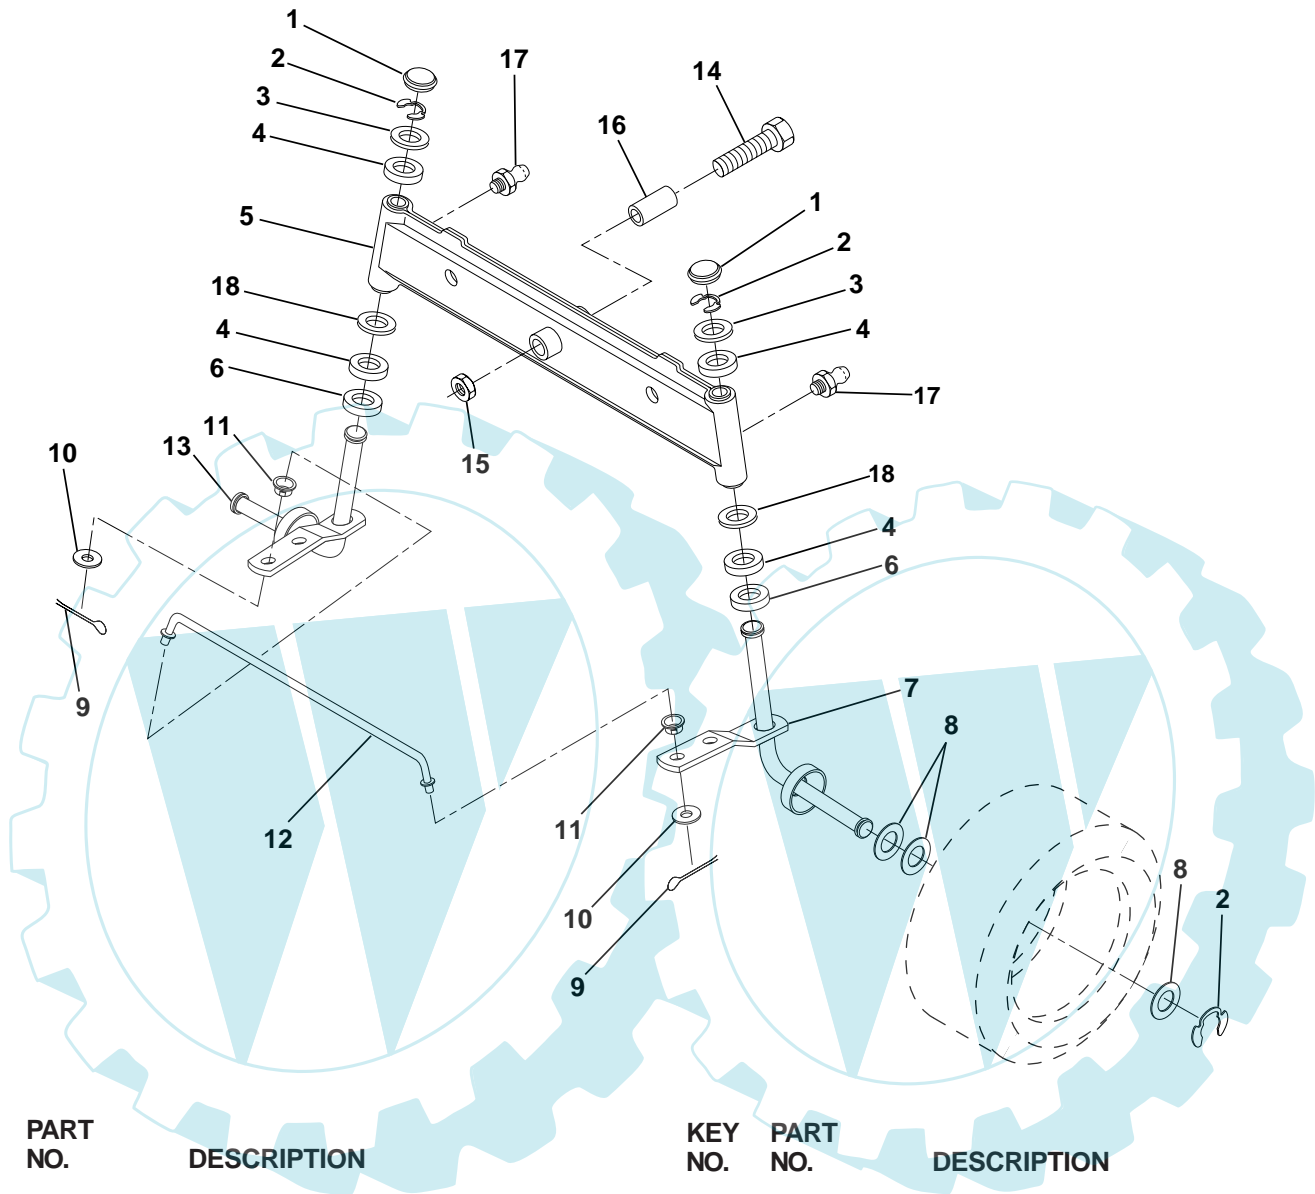

REPAIR PARTS

TRACTOR - MODEL NO. LR13A (J813H36C), PRODUCT NO. 954 13 00-24
FRONT AXLE

KEY NO.	PART NO.	DESCRIPTION	KEY NO.	PART NO.	DESCRIPTION
1	532121232	Cap, Spindle	10	819131316	Washer 13/32 x 13/16 x 16 Ga.
2	812000029	Ring, Clip	11	532126847	Bushing
3	532121748	Washer 25/32 x 1-5/8 x 16 Ga.	12	532130465	Rod, Tie
4	532124937	Nyliner	13	532161827	Spindle, L.H. Asm.
5	532142033	Axle, Front	14	874011056	Bolt Hex 5/1-11 x 3-1/2
6	532124931	Bearing, Thrust	15	873901000	Nut, Lock Flange 5/8-11
7	532161826	Spindle, R.H. Asm.	16	532110438	Spacer Bearing Axle
8	532121749	Washer 25/32 x 1-1/4 x 16 Ga.	17	532124836	Fitting Grease
9	876020412	Pin, Cotter 1/8 x 3/4	18	819272016	Washer 27/32 x 1-1/4 x 16 Ga.

HARDWARE SHOWN LARGER FOR EASIER IDENTIFICATION