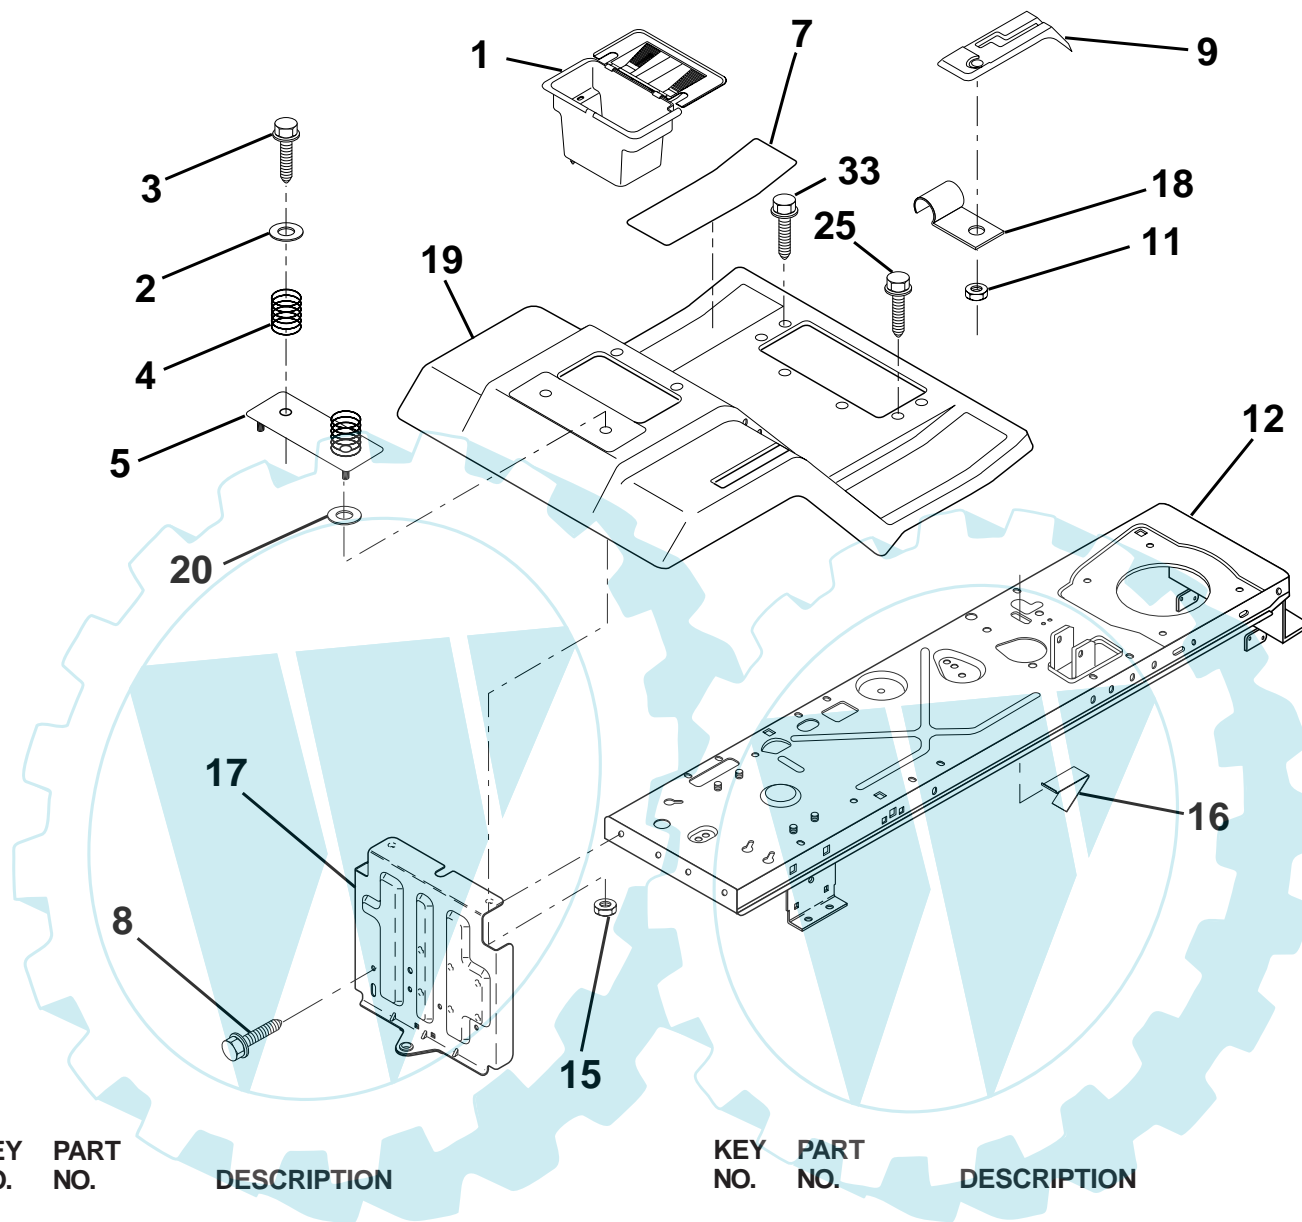

REPAIR PARTS

TRACTOR - MODEL NO. LR13A (J813H36C), PRODUCT NO. 954 13 00-24
FENDER/CHASSIS

KEY NO.	PART NO.	DESCRIPTION	KEY NO.	PART NO.	DESCRIPTION
1	532156417	Case, Battery	11	532124346	Nut, Self-Threading, Wsher Hd 3/16
2	819132012	Washer 13/32 x 1-1/4 x 12 Ga.	12	532145190	Chassis Asm, Weldment
3	817490612	Screw, Hex Wsh. Thrdrol 3/8-16 x 3/4	15	873640400	Nut, Keps 1/4-20 UNC
4	532124181	Spring, Compression, Seat	16	532141736	Switch Actuator
5	532125431	Plate, Asm. Battery	17	532140782	Drawbar
7	532124144	Pad, Footrest	18	532126470	Clip, Insulated
8	817060512	Screw 5/16-18 x 3/4 SMGML Tap/R	19	532141650	Fender/Footrest
9	532166683	Console, Shift Control	20	819091413	Washer 9/32 x 7/8 x 13 Ga.
			25	817060514	Screw Tapping 5/16-18 Unc
			33	817190516	Scr-Hx Wsh Thd Rol 5/16-18 x 1

HARDWARE SHOWN LARGER FOR EASIER IDENTIFICATION