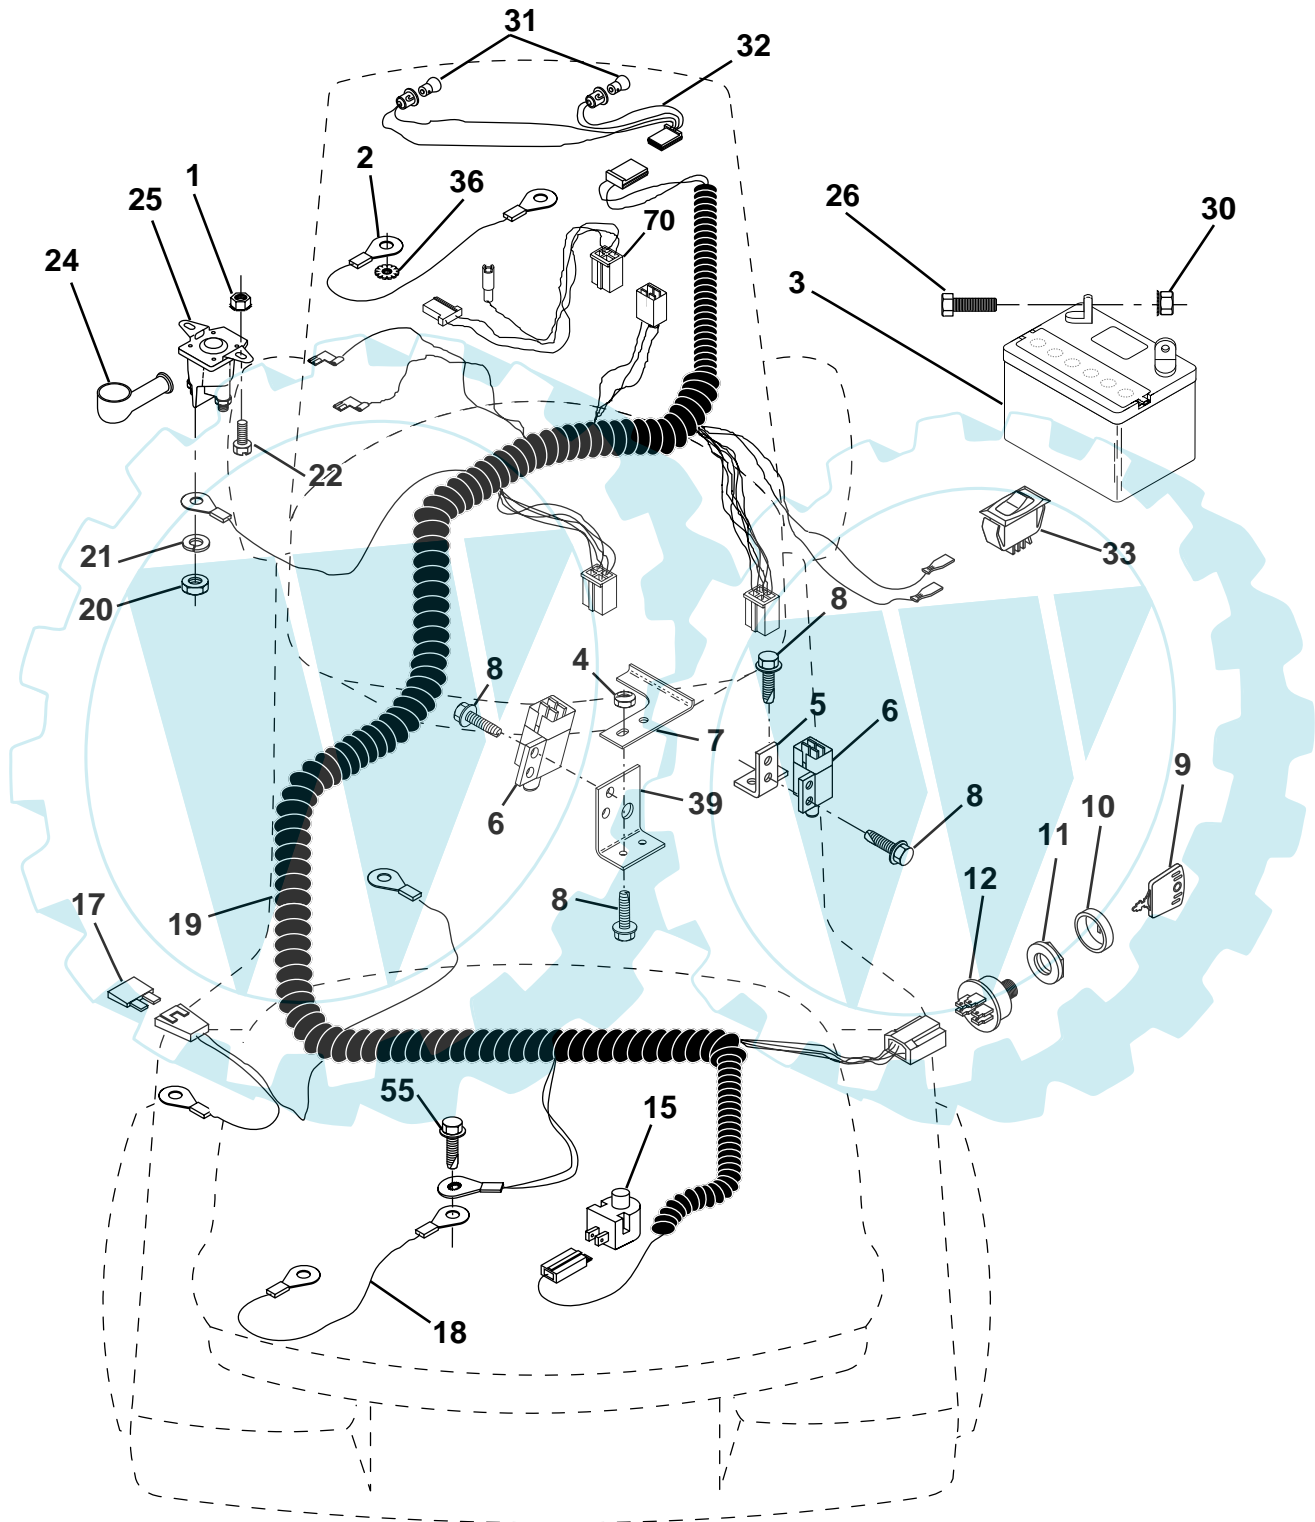

REPAIR PARTS

TRACTOR - MODEL NO. LR13A (J813H36C), PRODUCT NO. 954 13 00-24
ELECTRICAL

REPAIR PARTS

TRACTOR - MODEL NO. LR13A (J813H36C), PRODUCT NO. 954 13 00-24
ELECTRICAL

KEY NO.	PART NO.	DESCRIPTION
1	873640400	Nut, Hex Keps 1/4-20
2	532108423	Assembly, Cable
3	532144924	Battery
4	532069180	Nut, Lock #10-24 UNC
5	532108236	Bracket, Switch
6	532109553	Switch, Interlock (4-terminal)
7	532146374	Keeper Actuator
8	817021008	Screw, Hex Hd. Tap #10-24 x 1/2
9	532140401	Key, Molded
10	532141226	Cover, Key Ignition
11	532140400	Nut, Ignition
12	532163088	Switch, Ignition
15	532121305	Switch, Plunger
17	532166180	Fuse
18	532128353	Assembly, Cable
19	532170207	Harness, Ignition
20	873350400	Nut, Hex Jam 1/4-20
21	810090400	Washer, Lock 1/4
22	871110408	Bolt, Fin. Hex 1/4-20 UNC x 1/2
24	532131563	Cover, Terminal
25	532145673	Solenoid
26	874760412	Bolt, Hex Hd. 1/4-20 UNC x 3/4
30	873510400	Nut, Keps Hex 1/4-20 UNC
31	532004152	Bulb, Light
32	532166181	Harness, Headlight
33	532110712	Switch, Light
36	811150400	Washer Lock Inter. Tooth 1/4
39	532141735	Bracket Switch Clutch
55	817490508	Screw Thdrol 5/16-18 x 1/2
70	532170242	Harness Engine

HARDWARE SHOWN LARGER FOR EASIER IDENTIFICATION