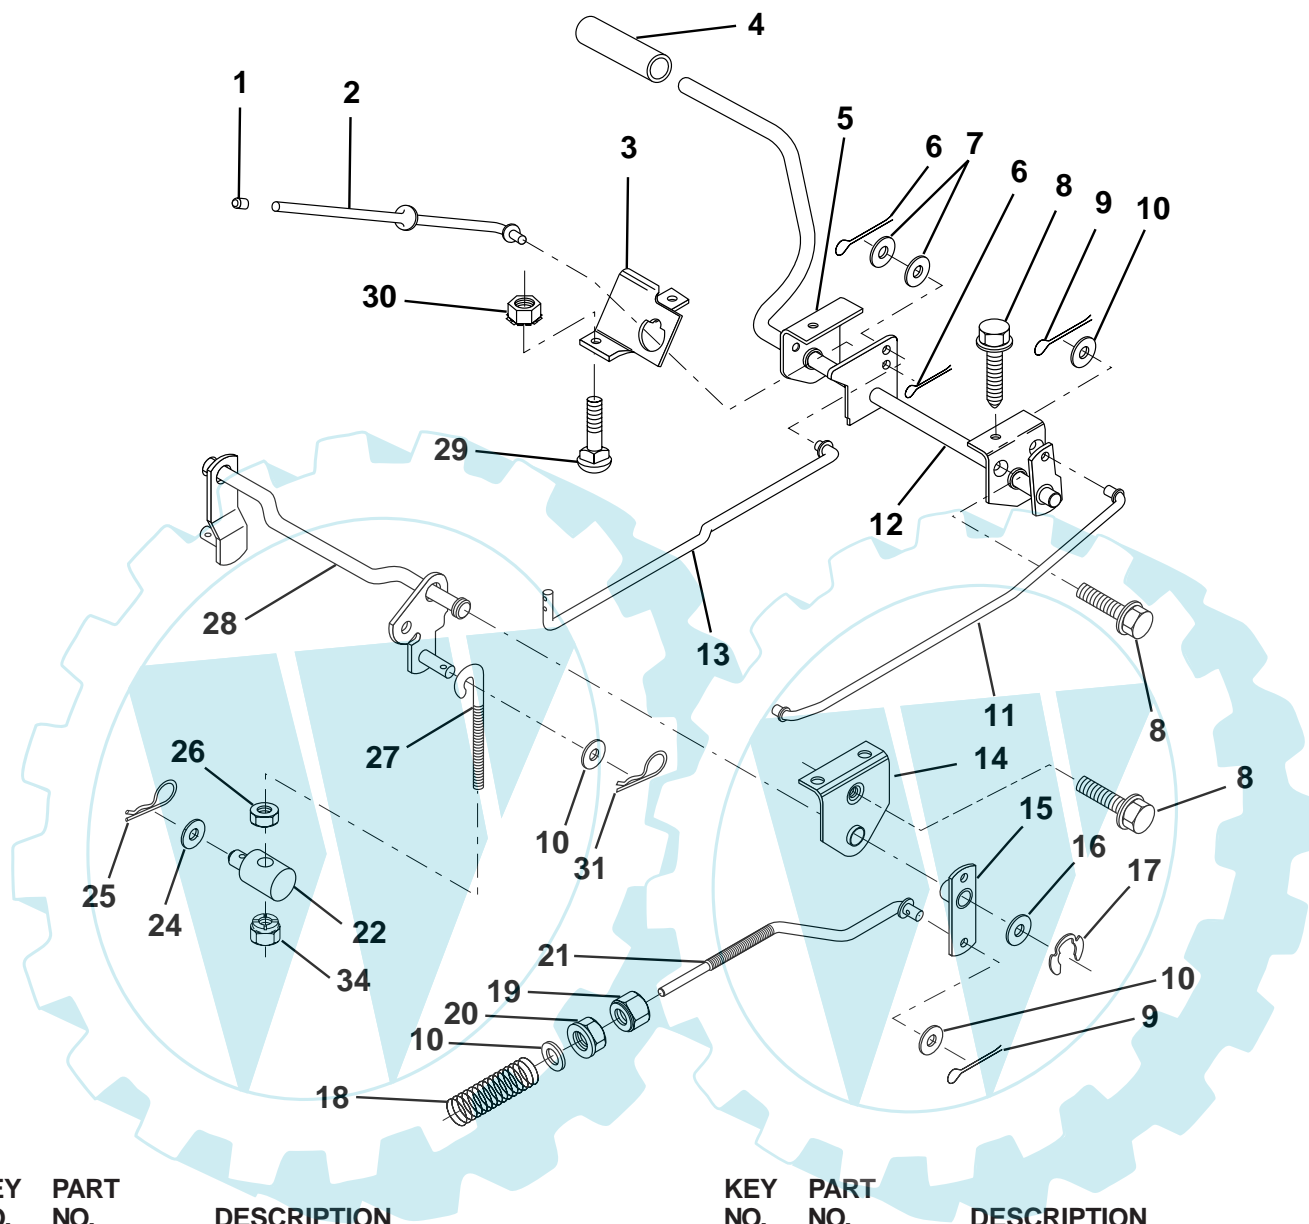

REPAIR PARTS

TRACTOR - MODEL NO. LR13A (J813H36C), PRODUCT NO. 954 13 00-24
BRAKE / REAR MOWER LIFT ASSEMBLY

KEY NO.	PART NO.	DESCRIPTION	KEY NO.	PART NO.	DESCRIPTION
1	532071673	Cap, Plunger	16	819251816	Washer 25/32 x 1-1/8 x 16 Ga.
2	532123436	Rod, Parking Brake	17	812000034	Ring, Klip
3	532123437	Bracket, Parking Brake	18	532151332	Spring, Brake Rod
4	532124872	Cover, Pedal	19	873350600	Nut, Hex, Jam 3/8-16 UNC
5	532122504	Bracket, Clutch/Brake Pedal, L.H.	20	873800600	Nut, Lock Hex W/Ins 3/8-16 UNC
6	876020312	Pin, Cotter 3/32 x 3/4	21	532144413	Rod, Rear Brake
7	819131016	Washer 13/32 x 5/8 x 16 Ga.	22	532144585	Trunnion, Lift
8	817490508	Screw, Hex, Thd. Roll. 5/16-18 x 1/2	24	819132012	Washer 13/32 x 1-1/4 x 12 Ga.
9	876020412	Pin, Cotter 1/8 x 3/4	25	532124961	Spring, Retainer
10	819131316	Washer 13/32 x 13/16 x 16 Ga.	26	873930600	Nut, Centerlock 3/8-16 UNC
11	532123543	Rod, Brake Front	27	532127369	Link, Threaded
12	532139933	Assembly, Clutch/Brake Pedal	28	532140776	Assembly, Rear Mower Lift
13	532123394	Rod, Clutch	29	872110506	Bolt, Carriage 5/16-18 UNC x 3/4
14	532121978	Bracket, Lift, Shaft	30	873510500	Nut, Keps 5/16-16 UNC
15	532133332	Assembly, Brake, Pivot, Arm	31	532124660	Retainer, Spring
			34	873680600	Nut, Crownlock 3/8-16

HARDWARE SHOWN LARGER FOR EASIER IDENTIFICATION