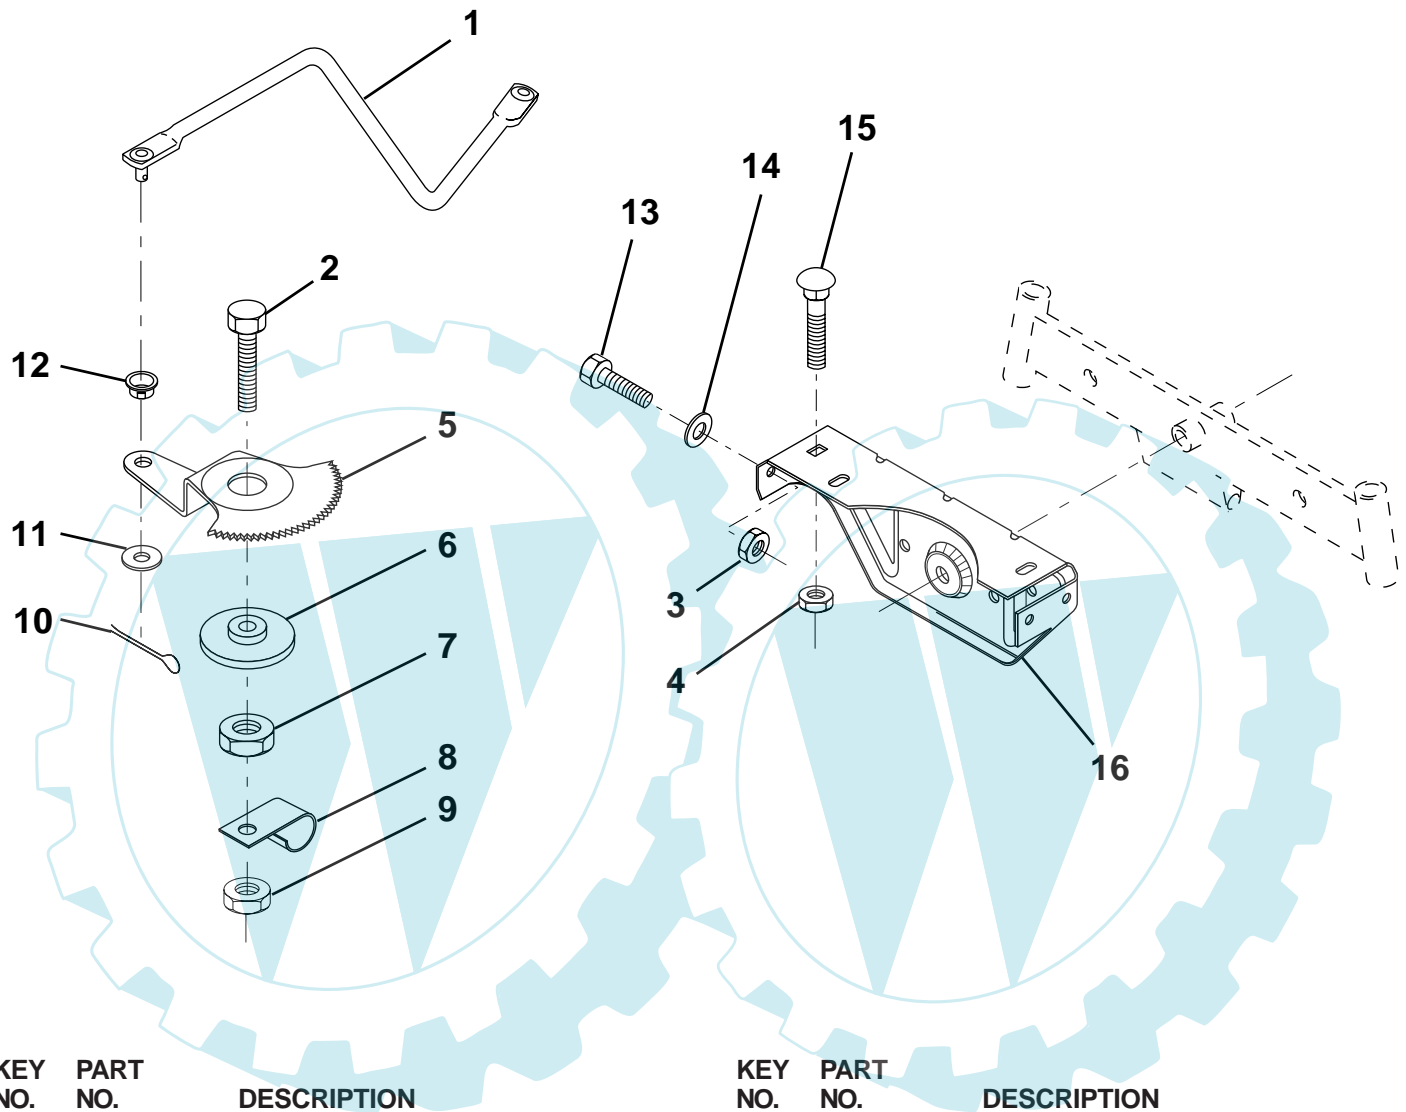

REPAIR PARTS

TRACTOR - MODEL NO. LR13A (J813H36C), PRODUCT NO. 954 13 00-24
SECTOR GEAR / AXLE SUPPORT

KEY NO.	PART NO.	DESCRIPTION
1	532132566	Link, Drag
2	874780828	Bolt, Fin Hex 1/2-13 x 1-3/4
3	873680500	Nut, Crownlock 5/16-18
4	873680600	Nut, Crownlock 3/8-16
5	532121926	Gear, Sector
6	532121927	Bushing
7	873030800	Nut, Heavy Hex Top Lock 1/2-13 UNC
8	532126472	Clip, Insulated

KEY NO.	PART NO.	DESCRIPTION
9	873680800	Nut, Crownlock 3/8-16
10	876020412	Pin, Cotter 1/8 x 3/4
11	819131316	Washer, 13/32 x 13/16 x 16 Ga.
12	532126847	Bushing
13	874760512	Bolt, Hex Hd. 5/16-18 UNC x 3/4
14	819111416	Washer 11/32 x 7/8 x 16 Ga.
15	872110606	Bolt, Carriage 3/8-16 UNC x 3/4
16	532137096	Support, Front Axle

HARDWARE SHOWN LARGER FOR EASIER IDENTIFICATION