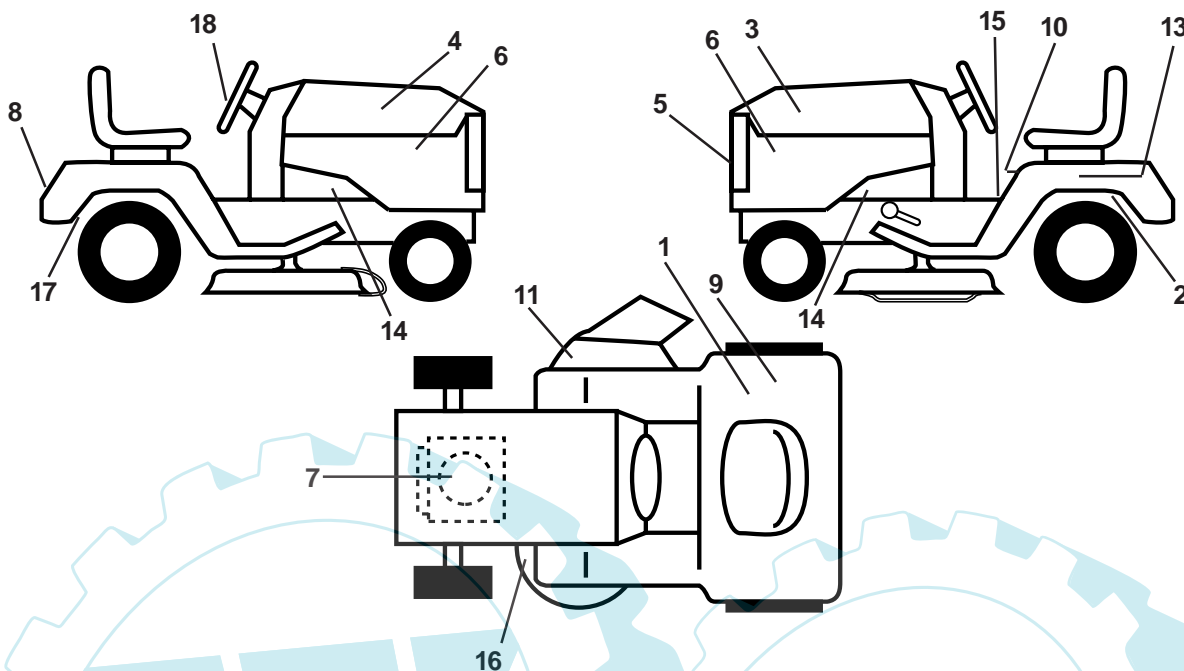

REPAIR PARTS

TRACTOR - MODEL NO. LR13A (J813H36C), PRODUCT NO. 954 13 00-24
DECALS

KEY NO.	PART NO.	DESCRIPTION
1	532145437	Decal, Europ. Stand.. CE Tractors
2	532141484	Decal, Bypass
3	532171310	Decal, Hood, L. H.
4	532171309	Decal, Hood, R. H.
5	532141116	Decal, Logo, Grill
6	532162927	Decal, Hood Insert
7	532170839	Decal, Engine
8	532141761	Decal, Logo, Fender
9	532126187	Decal, Certification, (French/Dutch)
10	532145498	Decal, Read Owner's Manual Sym.
11	532145494	Decal, Cutfinger
13	532145005	Decal, Caution, Battery

KEY NO.	PART NO.	DESCRIPTION
14	532159736	Decal, Chassis Hot Muffler
15	532159739	Decal, Brake/Clutch Sym
16	532136830	Decal, V-Belt Sch.
17	532162598	Decal, Drawbar Load Limit
18	532152252	Decal, Steering Wheel Insert
--	532138311	Decal, Height, Adj.
--	532172226	Manual, Operator's Euro
--	532172227	Manual, Operator's Scan

Accessories not included with tractor
-- MK360 Mulch Kit
-- CE36 Bagger