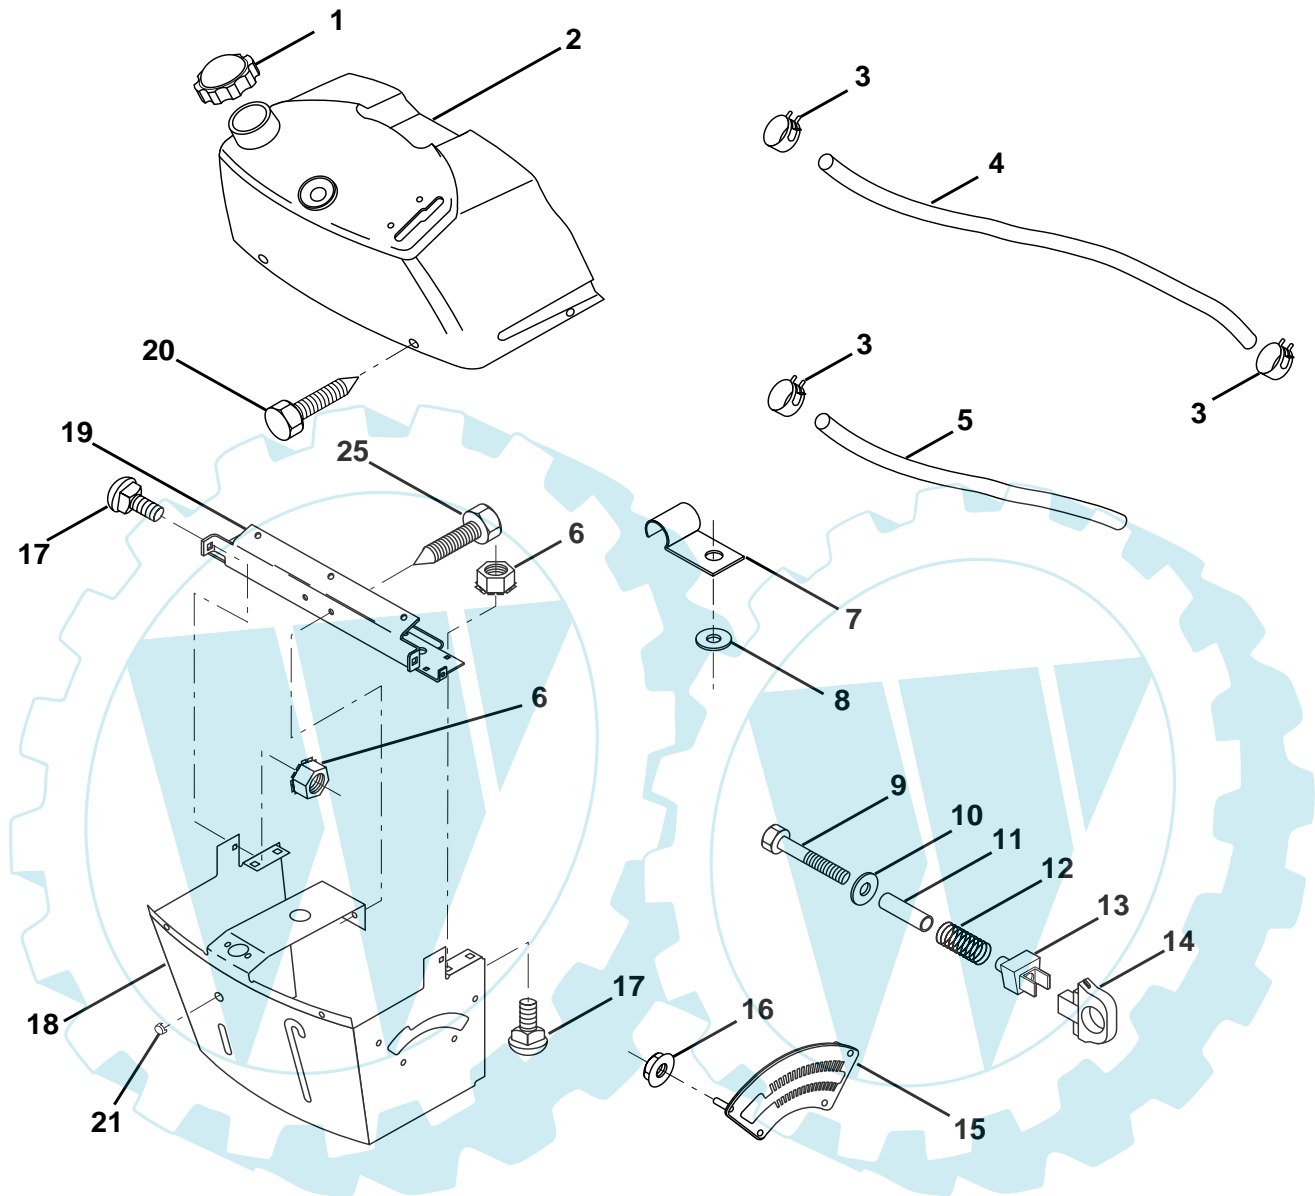

## REPAIR PARTS

TRACTOR - MODEL NO. LR13A (J813H36C), PRODUCT NO. 954 13 00-24  
SEAT

KEY NO.	PART NO.	DESCRIPTION	KEY NO.	PART NO.	DESCRIPTION
1	872050412	Bolt, Carriage 1/4-20 x 1-1/2	12	873800600	Nut, Lock Hex W/Wsh 3/8-16 UNC
2	<b>532140117</b>	Seat	13	874780814	Bolt Hex 1/2-13 x 7/8
3	532155925	Pan, Seat	14	810040800	Washer Lock Hvy. Hlicl Spring 1/2
4	873800500	Nut, Lock Hex W/Ins. 5/16-18	15	819171912	Washer, 17/32 x 1-3/16 x 12 Ga.
5	532153236	Bolt, Shoulder 5/16-18 UNC	16	532127018	Bolt, Shoulder
6	532145006	Clip, Insulated	17	532121246	Bracket, Switch, Mounting
8	874760616	Bolt, Fin Hex 3/8-16 UNC x 1	18	532123976	Nut, Hex Large Flange Lock
9	532140551	Bracket, Pivot Seat	19	532121248	Bushing, Snap
10	532126471	Clip Insulator	20	532121250	Spring, Compression
11	819133210	Washer 12/32 x 2 x 10 Ga.	21	532134300	Spacer, Split 28 Id. x .88 Lg.

# REPAIR PARTS

TRACTOR - MODEL NO. LR13A (J813H36C), PRODUCT NO. 954 13 00-24  
DASH

KEY NO.	PART NO.	DESCRIPTION	KEY NO.	PART NO.	DESCRIPTION
1	532141523	Cap, Fuel	12	532003720	Spring
2	532138392	Assembly, Dash & Fuel Tank	13	532126450	Clip, Height Adjustment
3	532123487	Clamp, Hose	14	532126115	Knob, Height Stop
4	532008544	Line, Fuel	15	532122023	Adjustment, Quadrant Height
5	532008548	Line, Fuel	16	532124346	Nut, Self-Threading 3/16-18
6	873640400	Nut, Hex, Keps 1/4-20	17	872110404	Bolt, Carriage 1/4-20 x 1/2 Gr. 5
7	532124996	Clip, Fuel Line	18	532130745	Support Assembly, Dash
8	819091216	Washer 9/32 x 3/4 x 16 Ga.	19	532134744	Brace, Cross
9	874760428	Bolt, Hex, Fin 1/4-20 x 1-3/4	20	817060408	Screw, Self-Tapping 1/4-20 x 1/2
10	819091413	Washer 11/32 x 11/16 x 16 Ga.	21	532134014	Plug Dome Black
11	532121249	Spacer, Split	25	817720410	Screw Hex Thd Cut 1/4-20 x 5/8 T