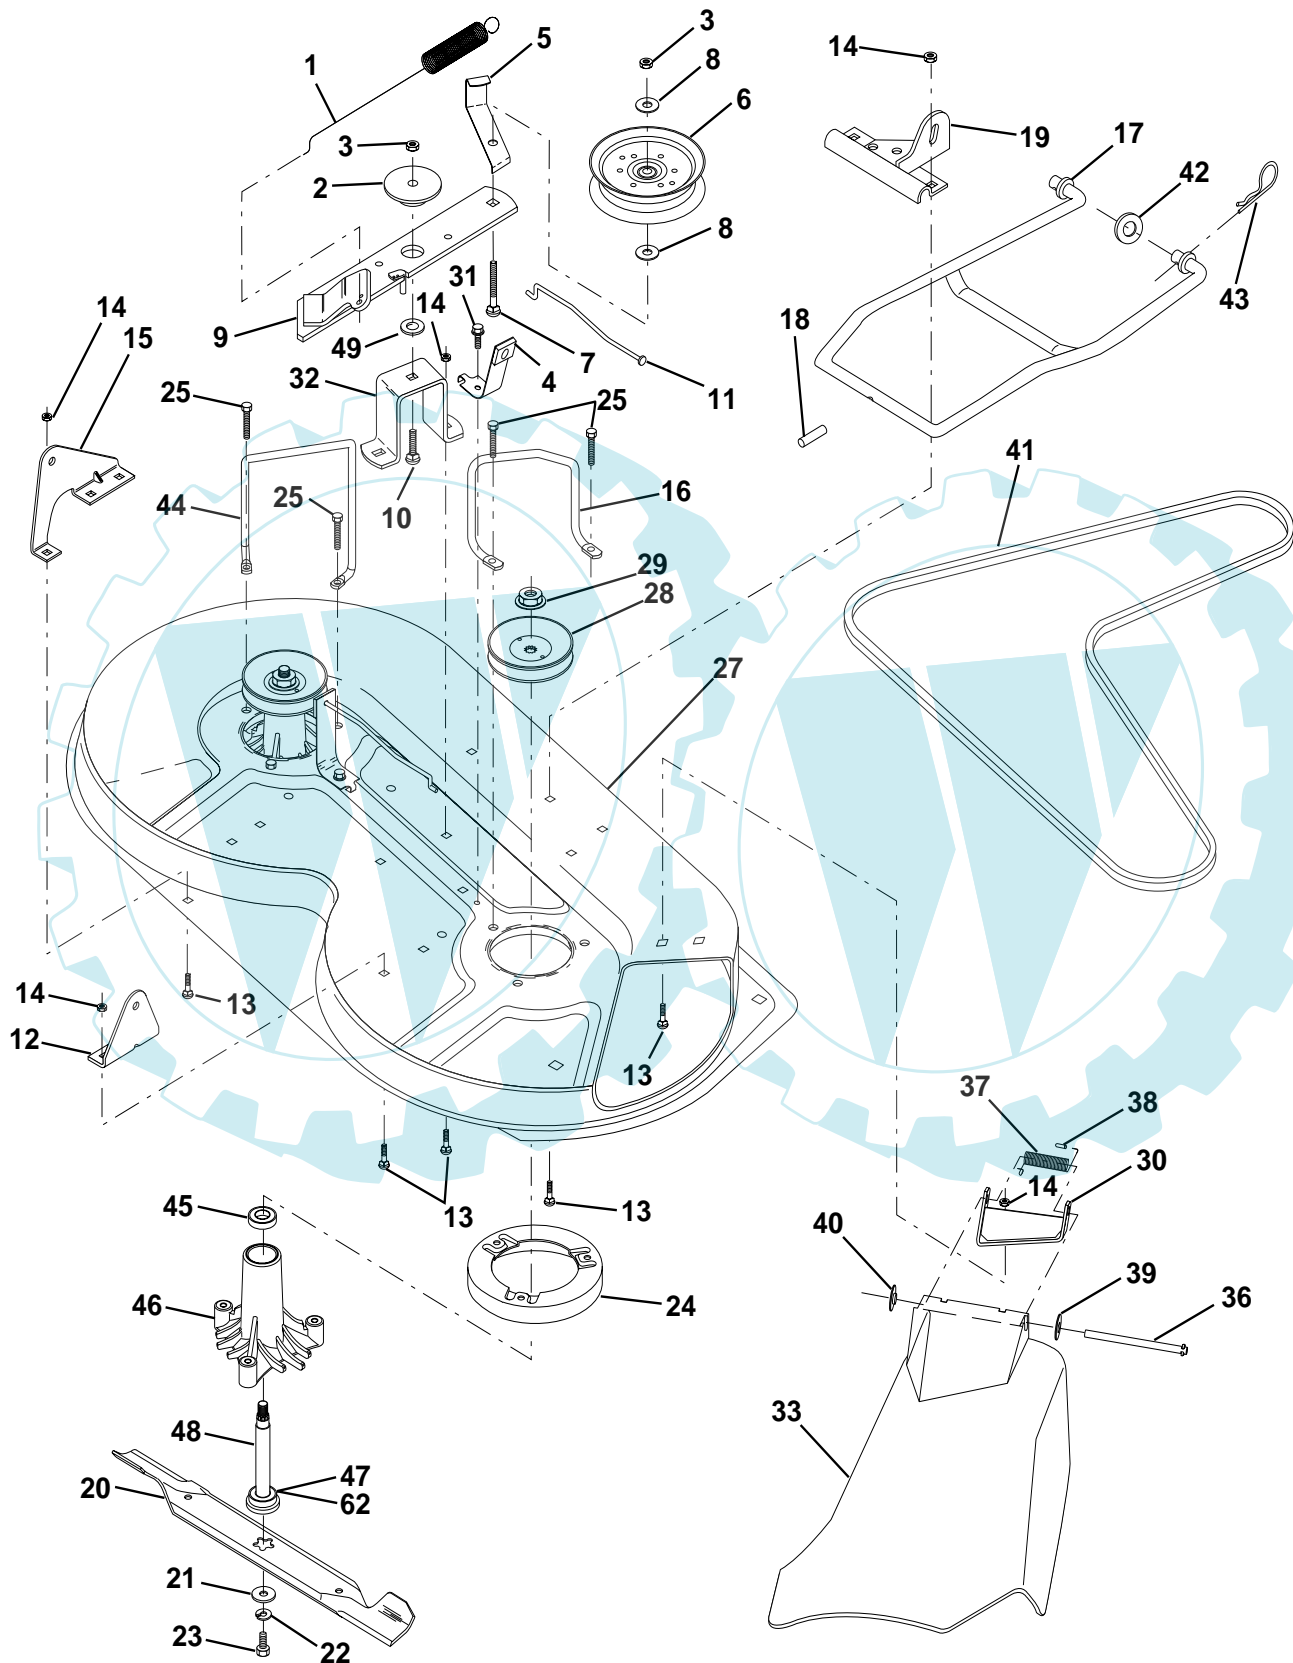

REPAIR PARTS

TRACTOR - MODEL NO. LR13A (J813H36C), PRODUCT NO. 954 13 00-24
MOWER DECK

REPAIR PARTS

TRACTOR - MODEL NO. LR13A (J813H36C), PRODUCT NO. 954 13 00-24
MOWER DECK

KEY NO.	PART NO.	DESCRIPTION
1	532140064	Spring, Mower Clutch
2	532165723	Spacer, Retainer
3	873680600	Nut, Crownlock 3/8-16
4	532130840	Brake Asm.
5	532131251	Guide, Belt Idler
6	532121316	Pulley, Flat Idler
7	872110616	Bolt, Carr. 3/8-16 x 1-3/4 Gr. 5
8	819131410	Washer 13/21 x 7/8 x 10 Ga.
9	532127744	Arm Asm., Idler Mower
10	872140610	Bolt, Carriage 3/8-16 x 1
11	532130841	Rod, Brake
12	532127356	Bracket, Lift R. H. Rear
13	872140506	Bolt, Carriage 5/16-18 x 3/4
14	873680500	Nut, Crownlock 5/16-18
15	532127357	Bracket, Lift L. H. Rear
16	532153298	Keeper, R. H.
17	532128508	Link, Asm. Mower Stabilizer
18	532128511	Pin, Drive
19	532127380	Bracket, Asm. Front
20	531013126	Blade, High Performance
21	532140296	Washer, Hard
22	810030600	Washer, Lock 3/8
23	532850857	Bolt 3/8-24 x 1-1/4 Gr. 8
24	532140329	Stripper
25	532157722	Screw Thdrol Wsh Hd
27	532156600	Deck Assembly
28	532153531	Pulley, Mandrel
29	532137266	Nut, Flangelock 9/16
30	532136631	Bracket, Asm. Deflector
31	817490508	Screw, Hex Wsh. Thdrol. 5/16-18 x 1/2
32	532122051	Arm, Support Idler Mower
33	532171156	Deflector
36	532121980	Rod, Hinge
37	532123713	Spring, Torsion Deflector
38	532105304	Cap, Sleeve
39	819111016	Washer 11/32 x 5/8 x 16 Ga.
40	532110452	Pushnut
41	531013133	V-Belt
42	819171616	Washer 11/32 x 5/8 16 Ga.
43	532124660	Retainer, Spring
44	532140608	Keeper, L. H.
45	532110485	Bearing
46	532128774	Housing Mandrel Vented
47	532129895	Bearing
48	532137645	Shaft, Mandrel (Includes Key # 47)
49	532133943	Washer Hardened
62	532153390	Washer, Felt
--	532130794	Mandrel Asm. (Includes Key No.'s 22-23, 26, 29 and 45-48)
--	532156866	Deck, Mower Complete (Std. Deck - Order CE certification components separately, Kit No. EC36)

HARDWARE SHOWN LARGER FOR EASIER IDENTIFICATION