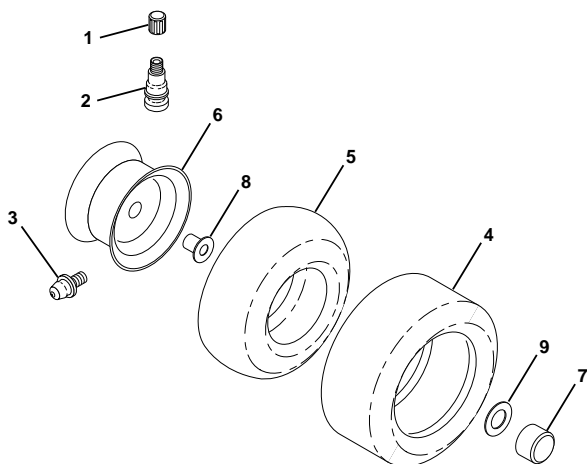

WHEELS & TIRES

KEY NO.	PART NO.	DESCRIPTION
1	532059192	Cap, Valve
2	532065139	Stem, Valve
3	532124957	Fitting, Grease\ (Front Wheels Only)
4	532137422	Tire, Front
4	532132703	Tire, Rear
5	532059904	Tube, Front (Optional Service Items Only)
5	532008134	Tube, Rear (Optional Service Items Only)
6	532142039	Rim, Front
6	532141652	Rim, Rear
7	532104757	Cap Axle
8	532124959	Bearing Flange
9	532121748	Washer 25/32 x 1-5/8 x 16 Ga.
--	532144334	Sealant, Tire (10 oz. Tube)